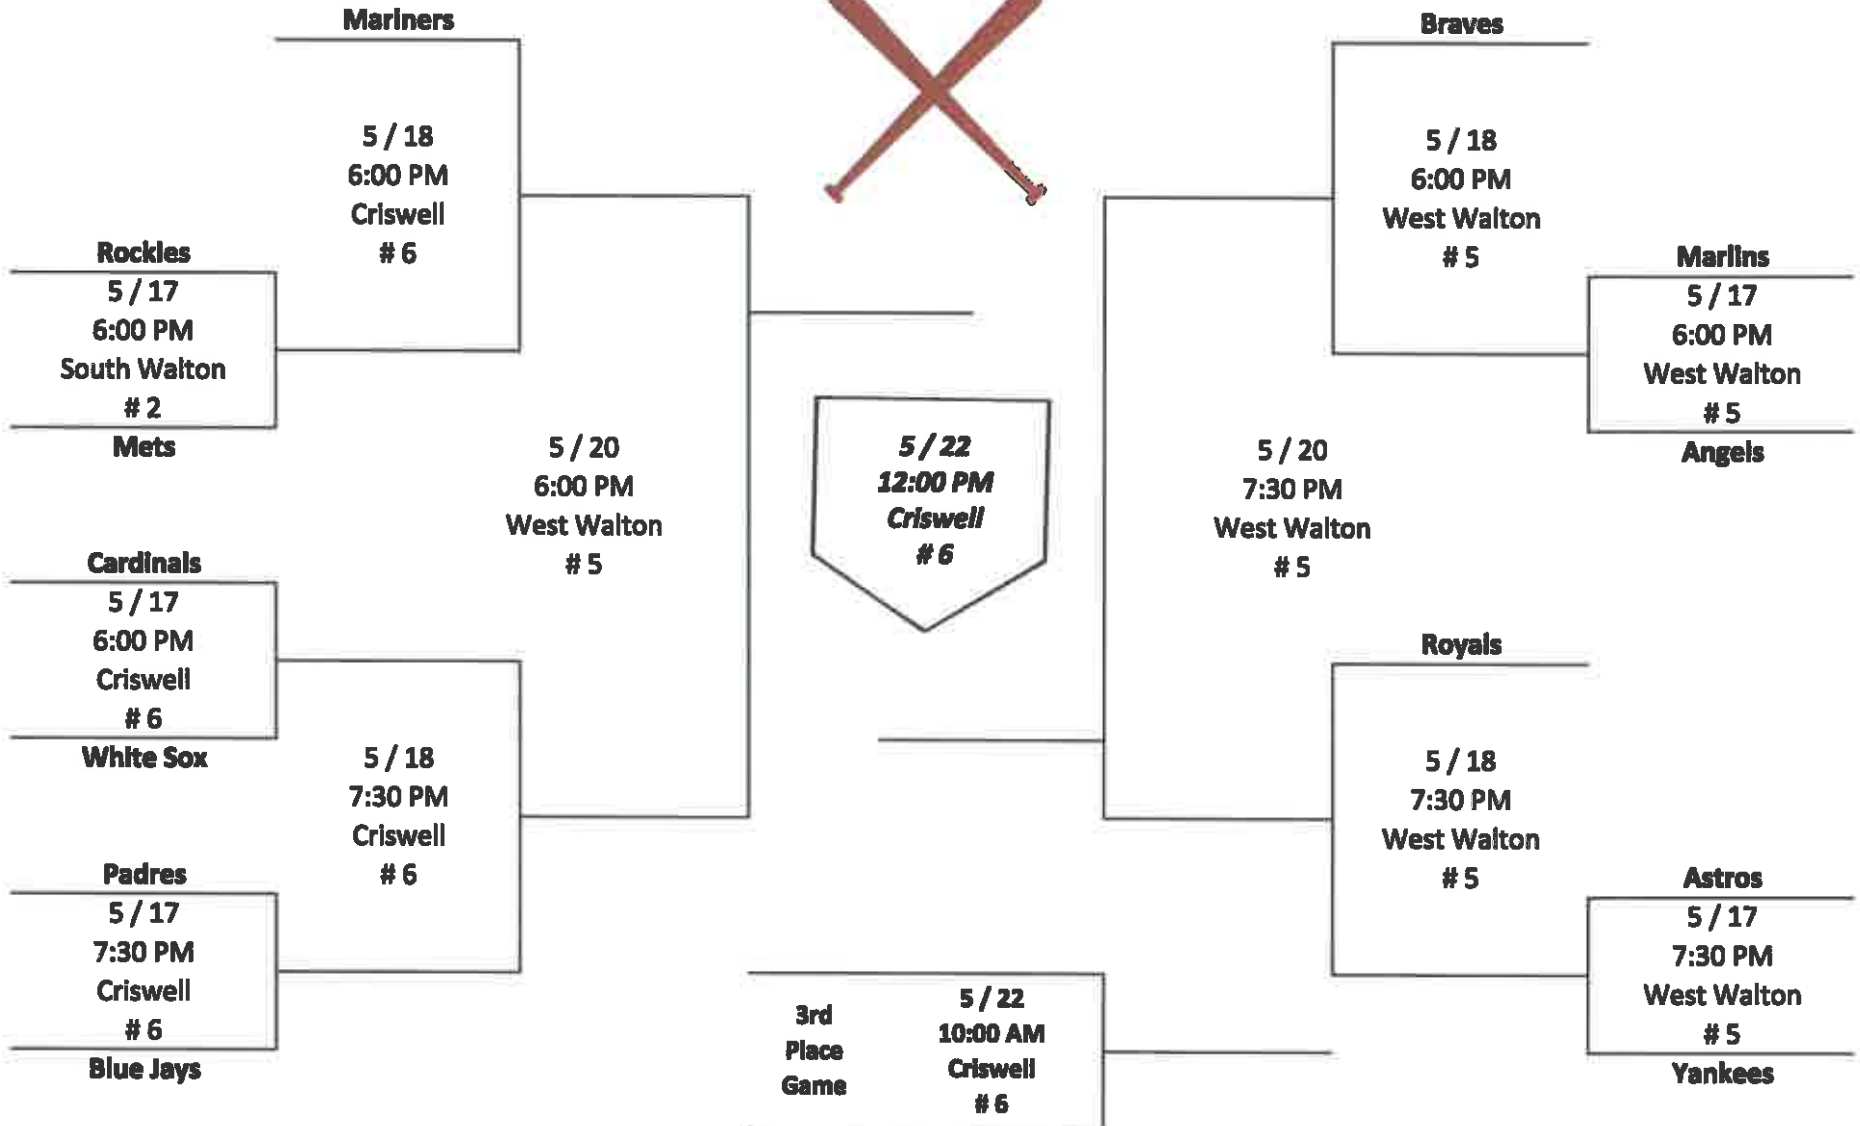

Walton County Parks and Recreation County Championship

5 - 6 Baseball

*Coin toss will determine Home / Visitor

Walton County Parks and Recreation County Championship 7 - 8 Baseball

*Coin toss will determine Home / Visitor

Walton County Parks and Recreation County Championship 9 - 10 Baseball

*Coin toss will determine Home / Visitor

Walton County Parks and Recreation County Championship 11 - 12 Baseball

*Coin toss will determine Home / Visitor

Walton County Parks and Recreation County Championship 13 - 14 Baseball

*Coin toss will determine Home / Visitor

Walton County Parks and Recreation County Championship 15 - 18 Baseball

*Coin toss will determine Home / Visitor