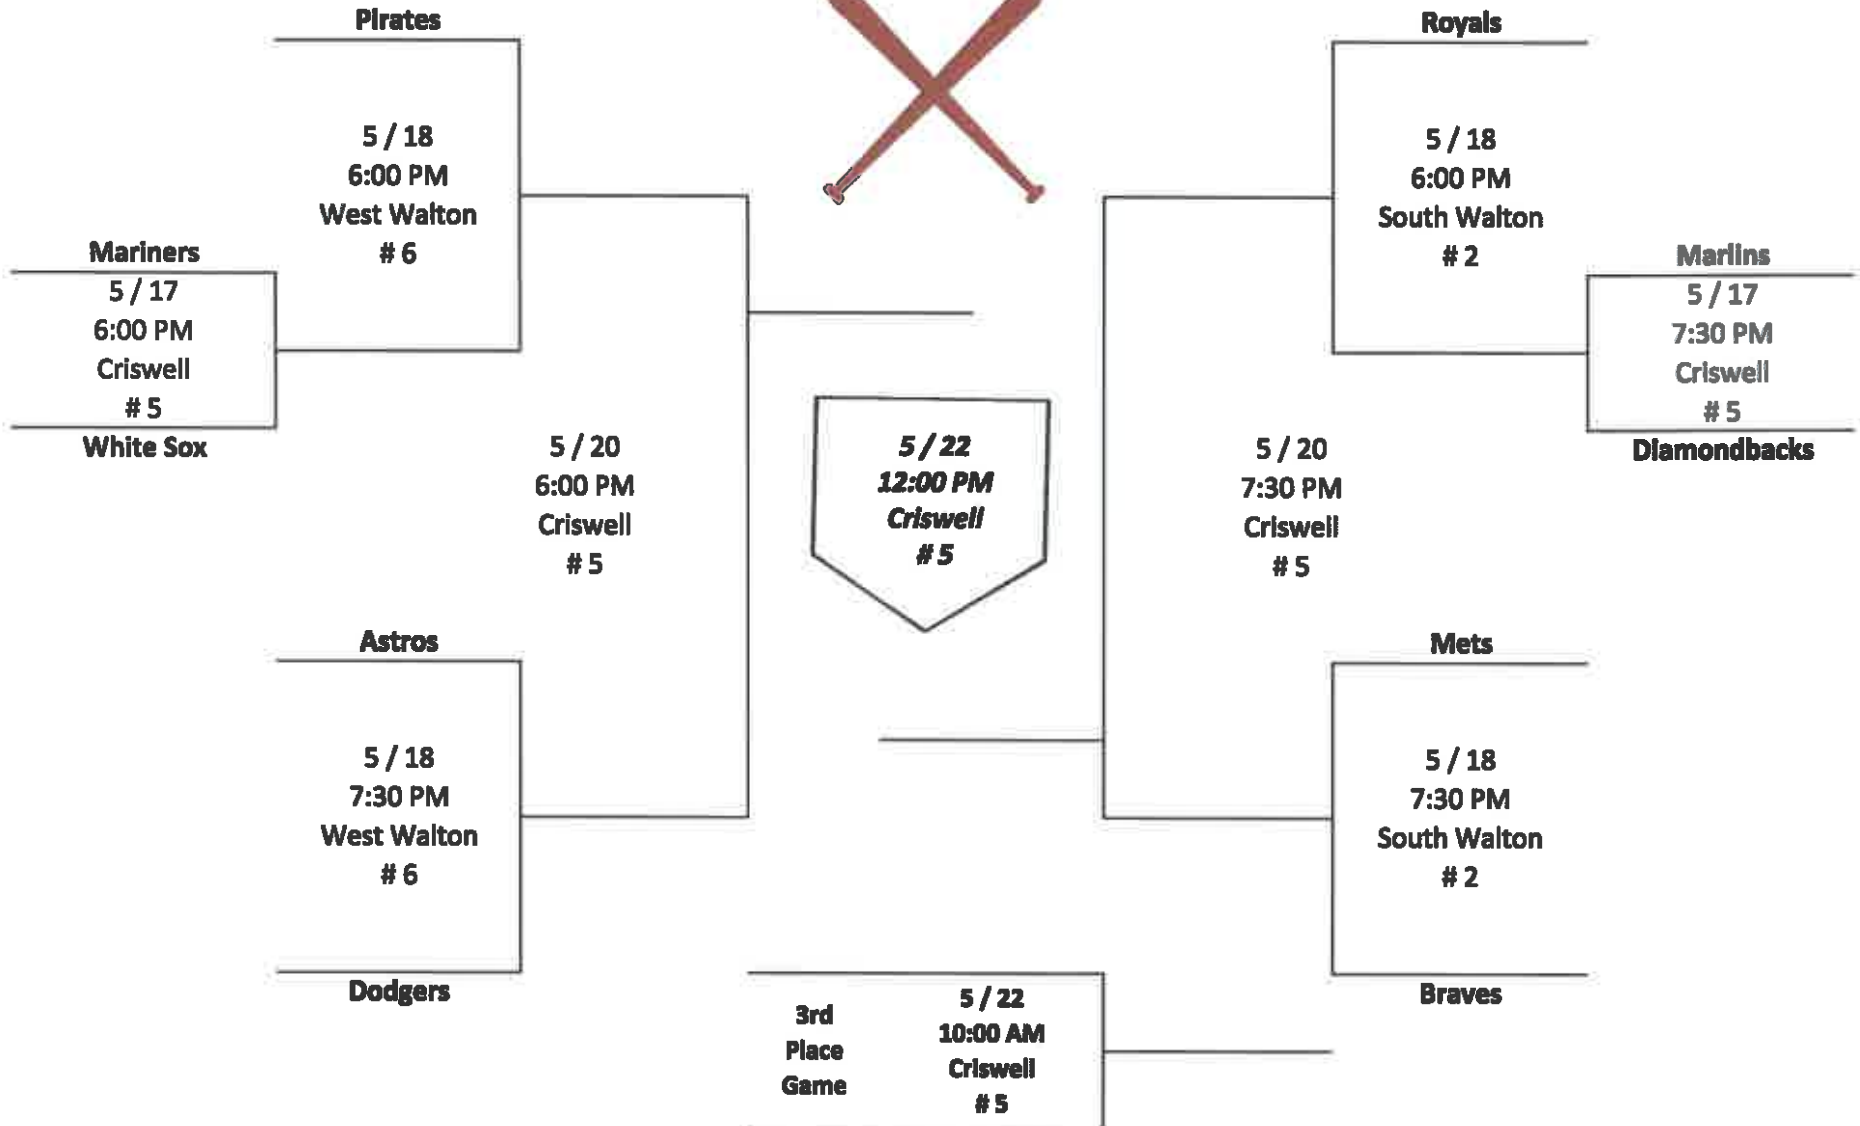

Walton County Parks and Recreation County Championship

5 - 6 Baseball

*Coin toss will determine Home / Visitor

Walton County Parks and Recreation County Championship 7 - 8 Baseball

*Coin toss will determine Home / Visitor

Walton County Parks and Recreation County Championship 9 - 10 Baseball

*Coin toss will determine Home / Visitor

Walton County Parks and Recreation County Championship 11 - 12 Baseball

*Coin toss will determine Home / Visitor

Walton County Parks and Recreation County Championship 13 - 14 Baseball

*Coin toss will determine Home / Visitor

Walton County Parks and Recreation County Championship 15 - 18 Baseball

*Coin toss will determine Home / Visitor