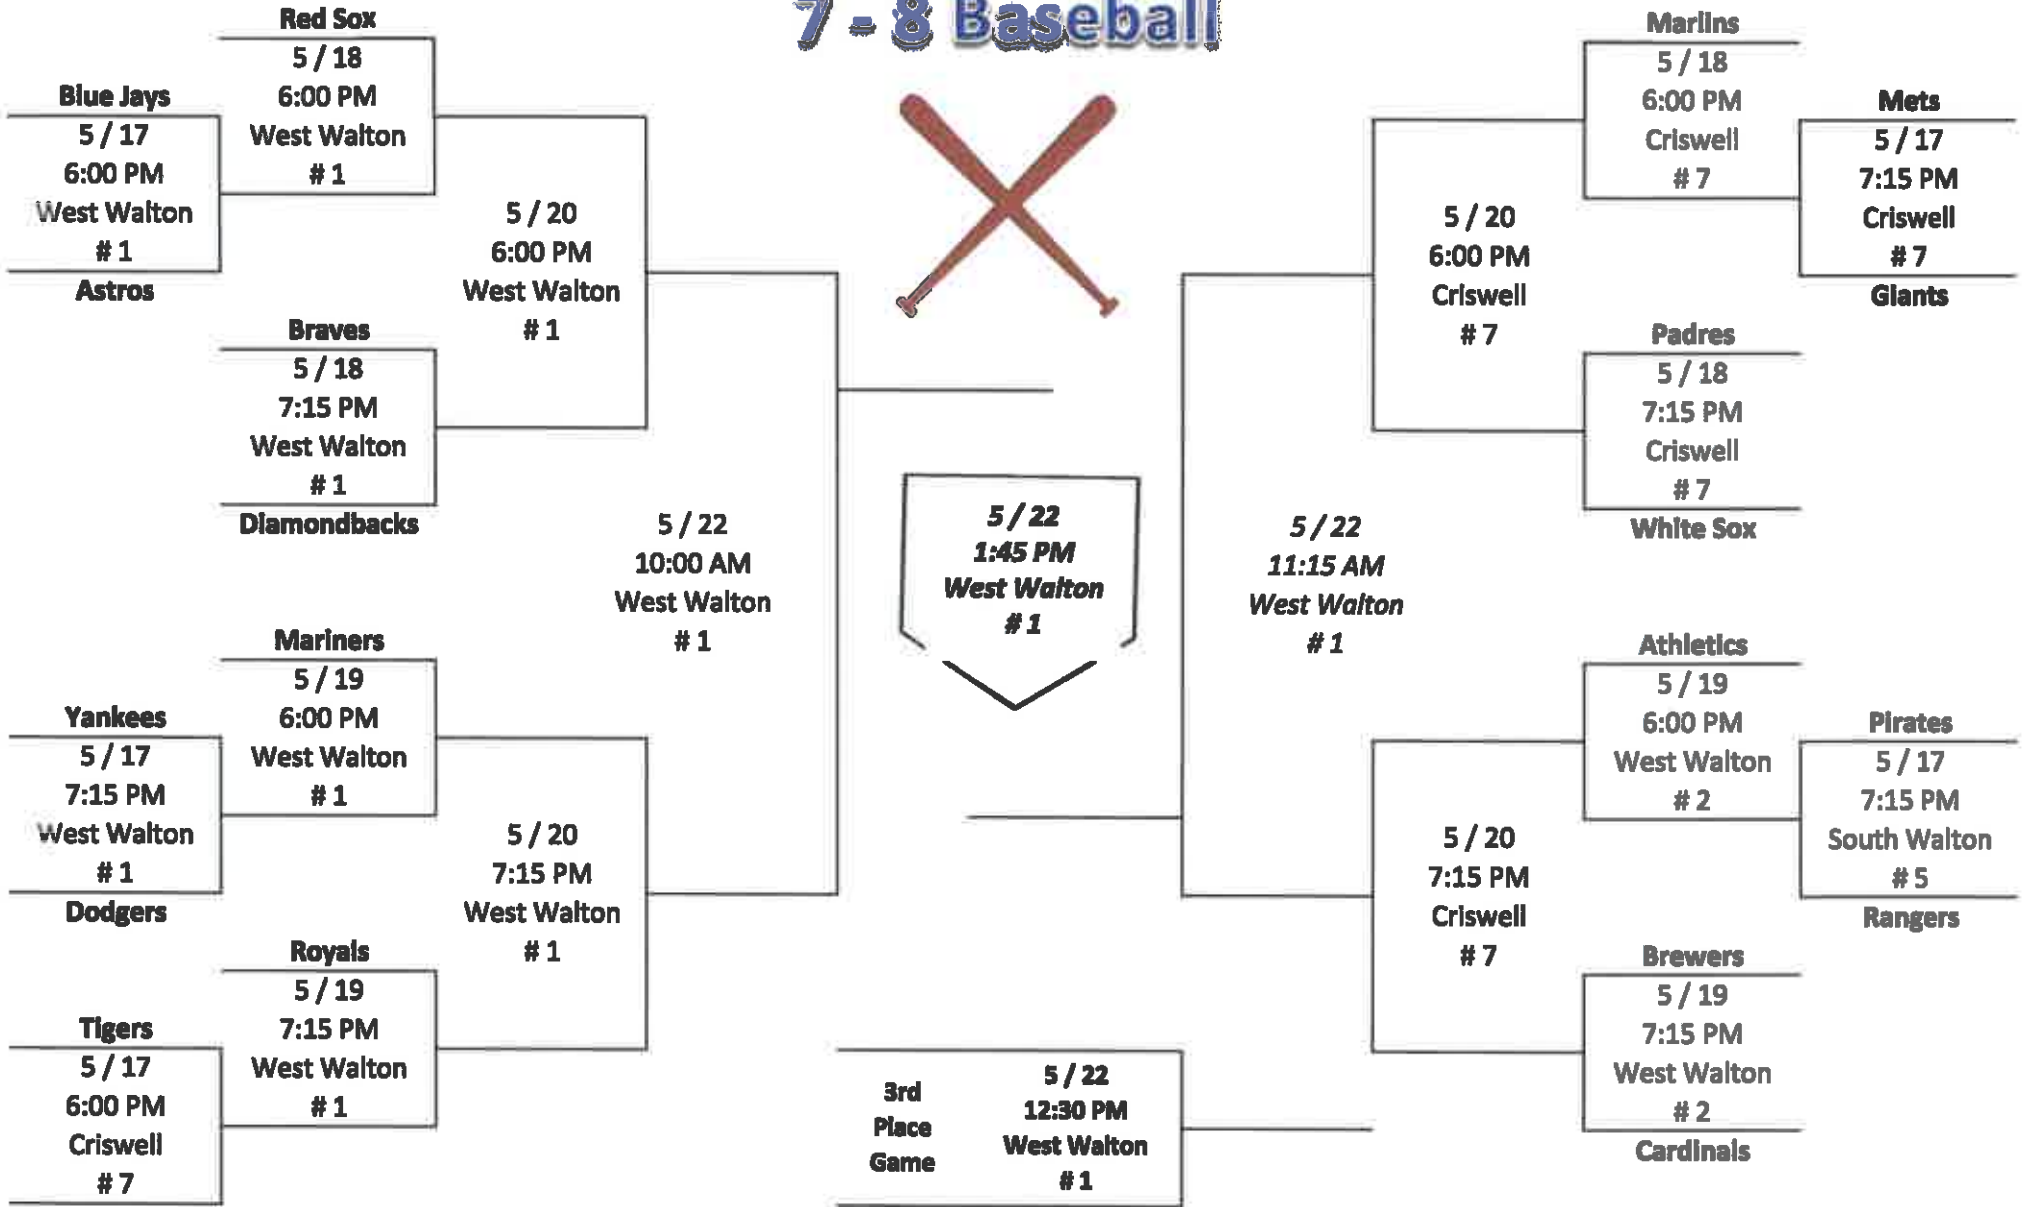

Walton County Parks and Recreation County Championship

5 - 6 Baseball

*Coin toss will determine Home / Visitor

Walton County Parks and Recreation County Championship 7 - 8 Baseball

*Coin toss will determine Home / Visitor

Walton County Parks and Recreation County Championship 9 - 10 Baseball

*Coin toss will determine Home / Visitor

Walton County Parks and Recreation County Championship 11 - 12 Baseball

*Coin toss will determine Home / Visitor

Walton County Parks and Recreation County Championship 13 - 14 Baseball

*Coin toss will determine Home / Visitor

Walton County Parks and Recreation County Championship 15 - 18 Baseball

*Coin toss will determine Home / Visitor