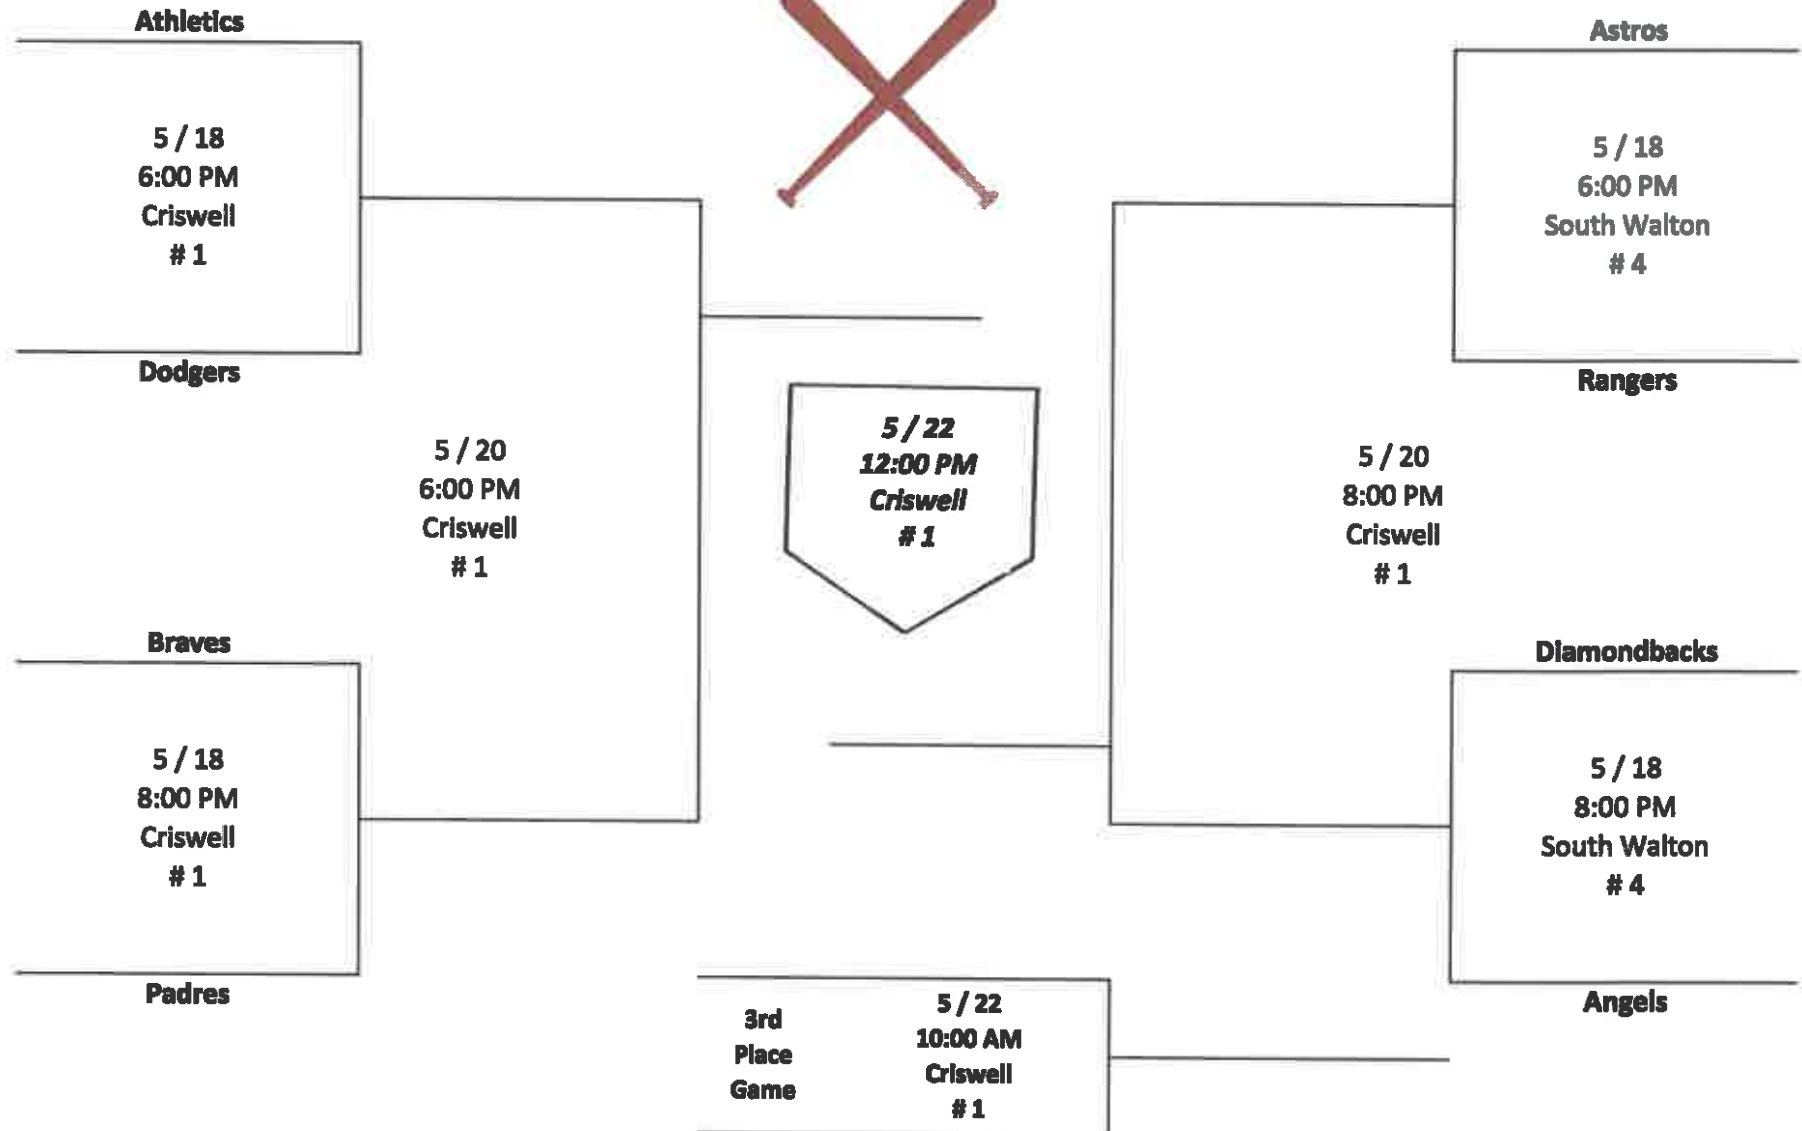

Walton County Parks and Recreation County Championship

5 - 6 Baseball

*Coin toss will determine Home / Visitor

Walton County Parks and Recreation County Championship 7 - 8 Baseball

*Coin toss will determine Home / Visitor

Walton County Parks and Recreation County Championship 9 - 10 Baseball

*Coin toss will determine Home / Visitor

Walton County Parks and Recreation County Championship 11 - 12 Baseball

*Coin toss will determine Home / Visitor

Walton County Parks and Recreation County Championship 13 - 14 Baseball

*Coin toss will determine Home / Visitor

Walton County Parks and Recreation County Championship 15 - 18 Baseball

*Coin toss will determine Home / Visitor