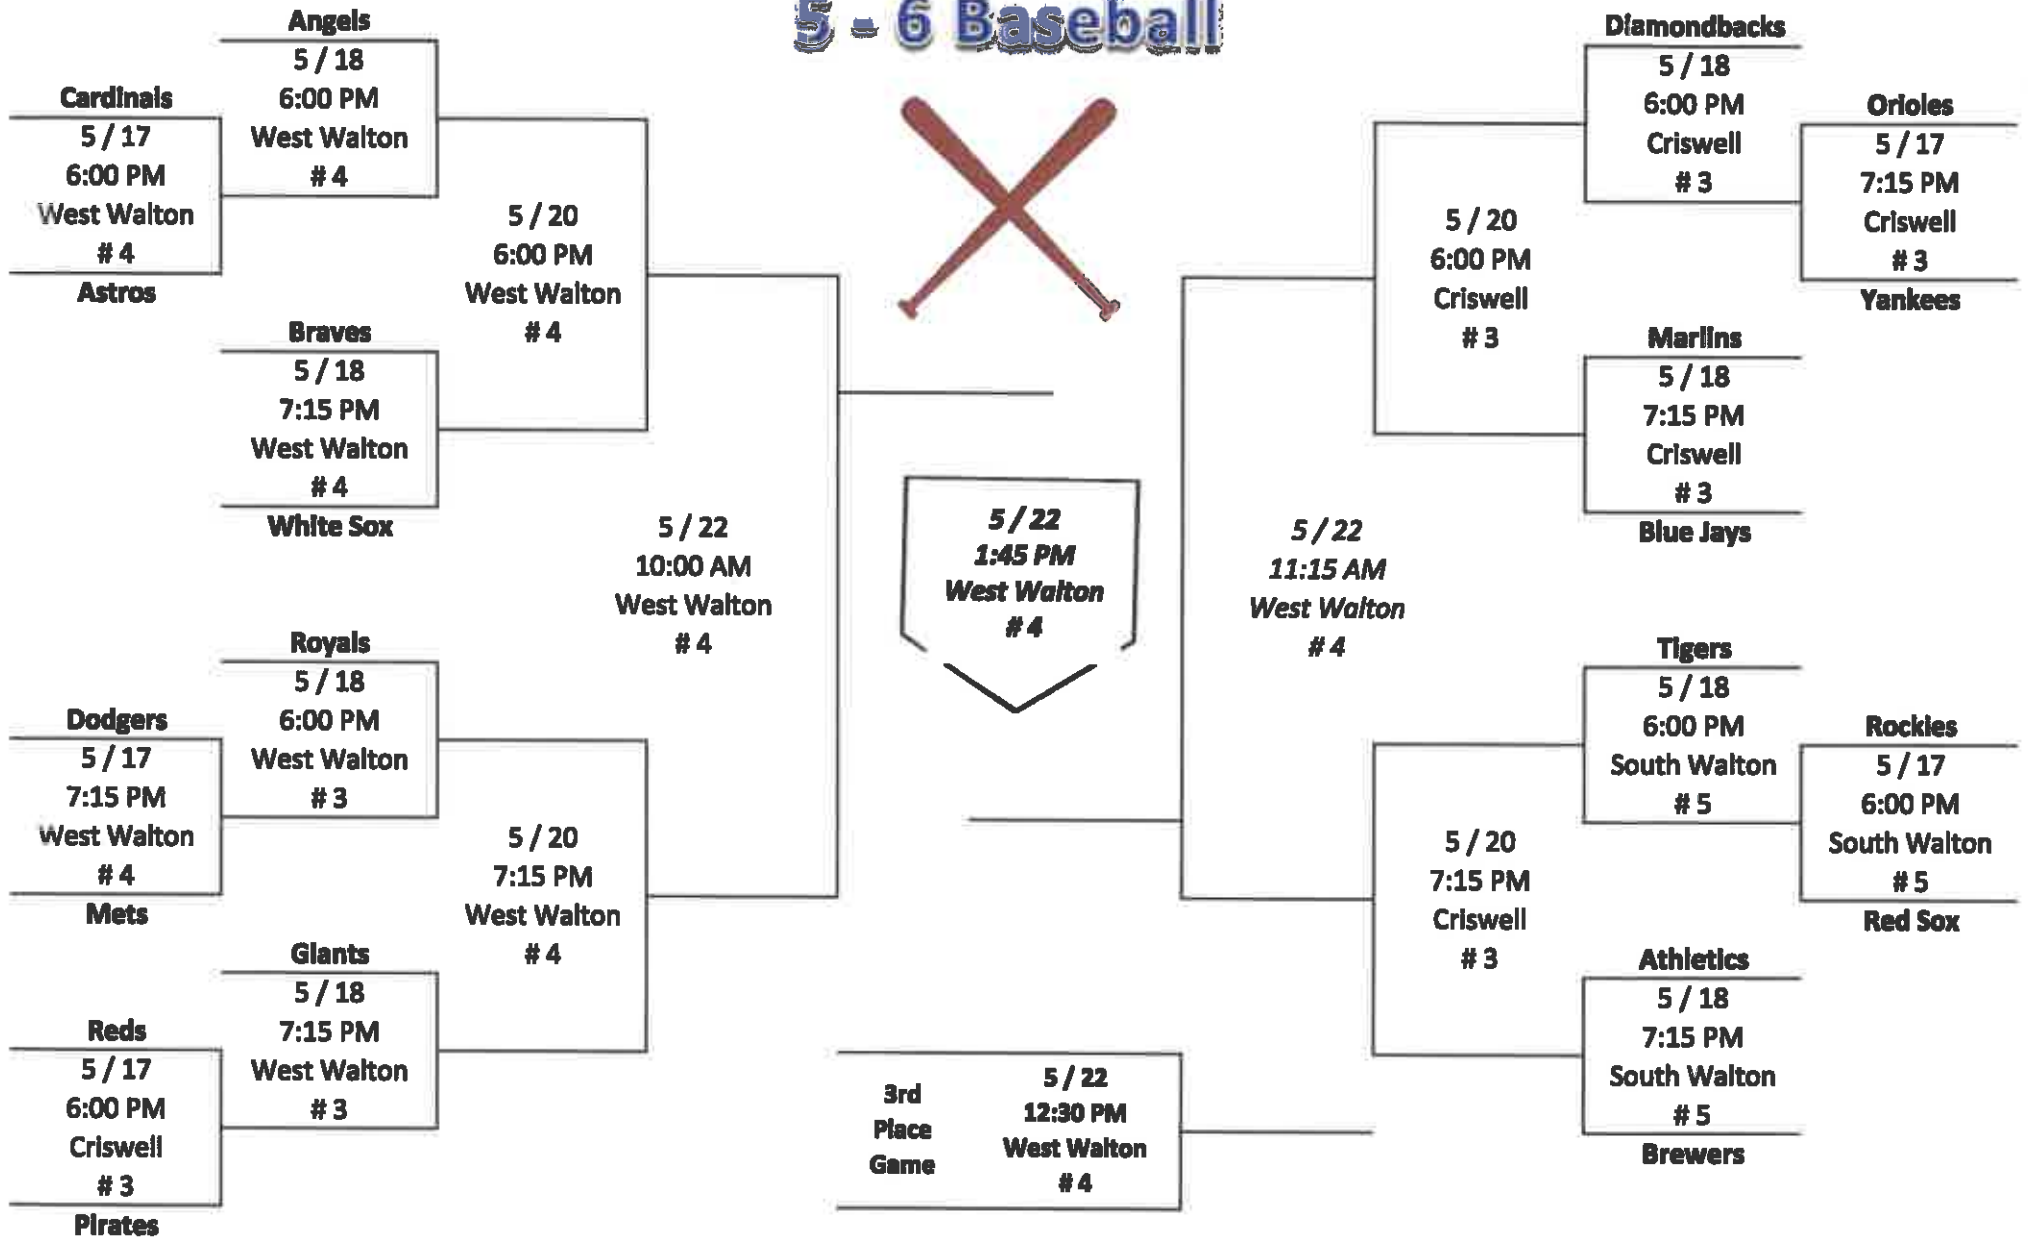

Walton County Parks and Recreation County Championship

5 - 6 Baseball

*Coin toss will determine Home / Visitor

Walton County Parks and Recreation County Championship 7 - 8 Baseball

*Coin toss will determine Home / Visitor

Walton County Parks and Recreation County Championship 9 - 10 Baseball

*Coin toss will determine Home / Visitor

Walton County Parks and Recreation County Championship 11 - 12 Baseball

*Coin toss will determine Home / Visitor

Walton County Parks and Recreation County Championship 13 - 14 Baseball

*Coin toss will determine Home / Visitor

Walton County Parks and Recreation County Championship 15 - 18 Baseball

*Coin toss will determine Home / Visitor