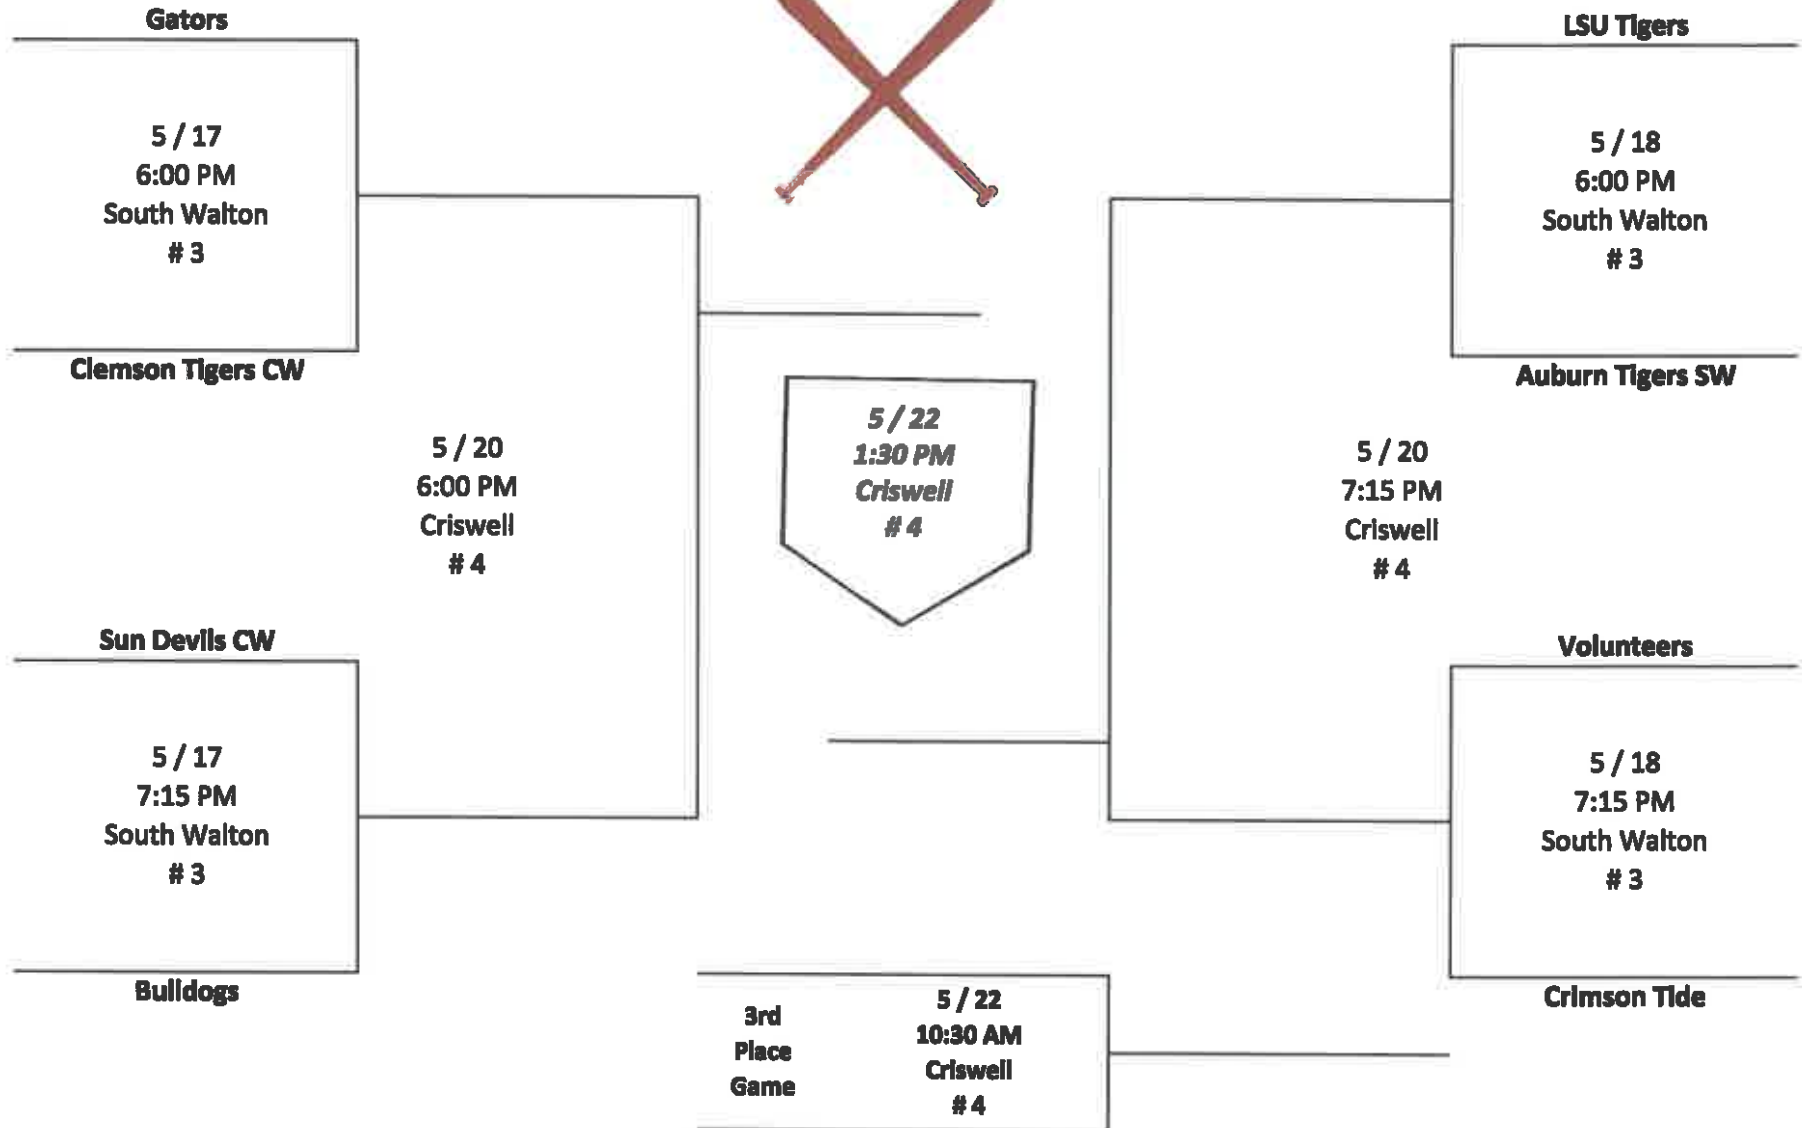

# Walton County Parks and Recreation County Championship 5 - 6 Softball

\* Coin toss will determine Home / Visitor

# Walton County Parks and Recreation County Championship 7 - 8 Softball

\* Coin toss will determine Home / Visitor

# Walton County Parks and Recreation County Championship 9 - 10 Softball

\* Coin toss will determine Home / Visitor

# Walton County Parks and Recreation County Championship 13 - 18 Softball

\* Coin toss will determine Home / Visitor