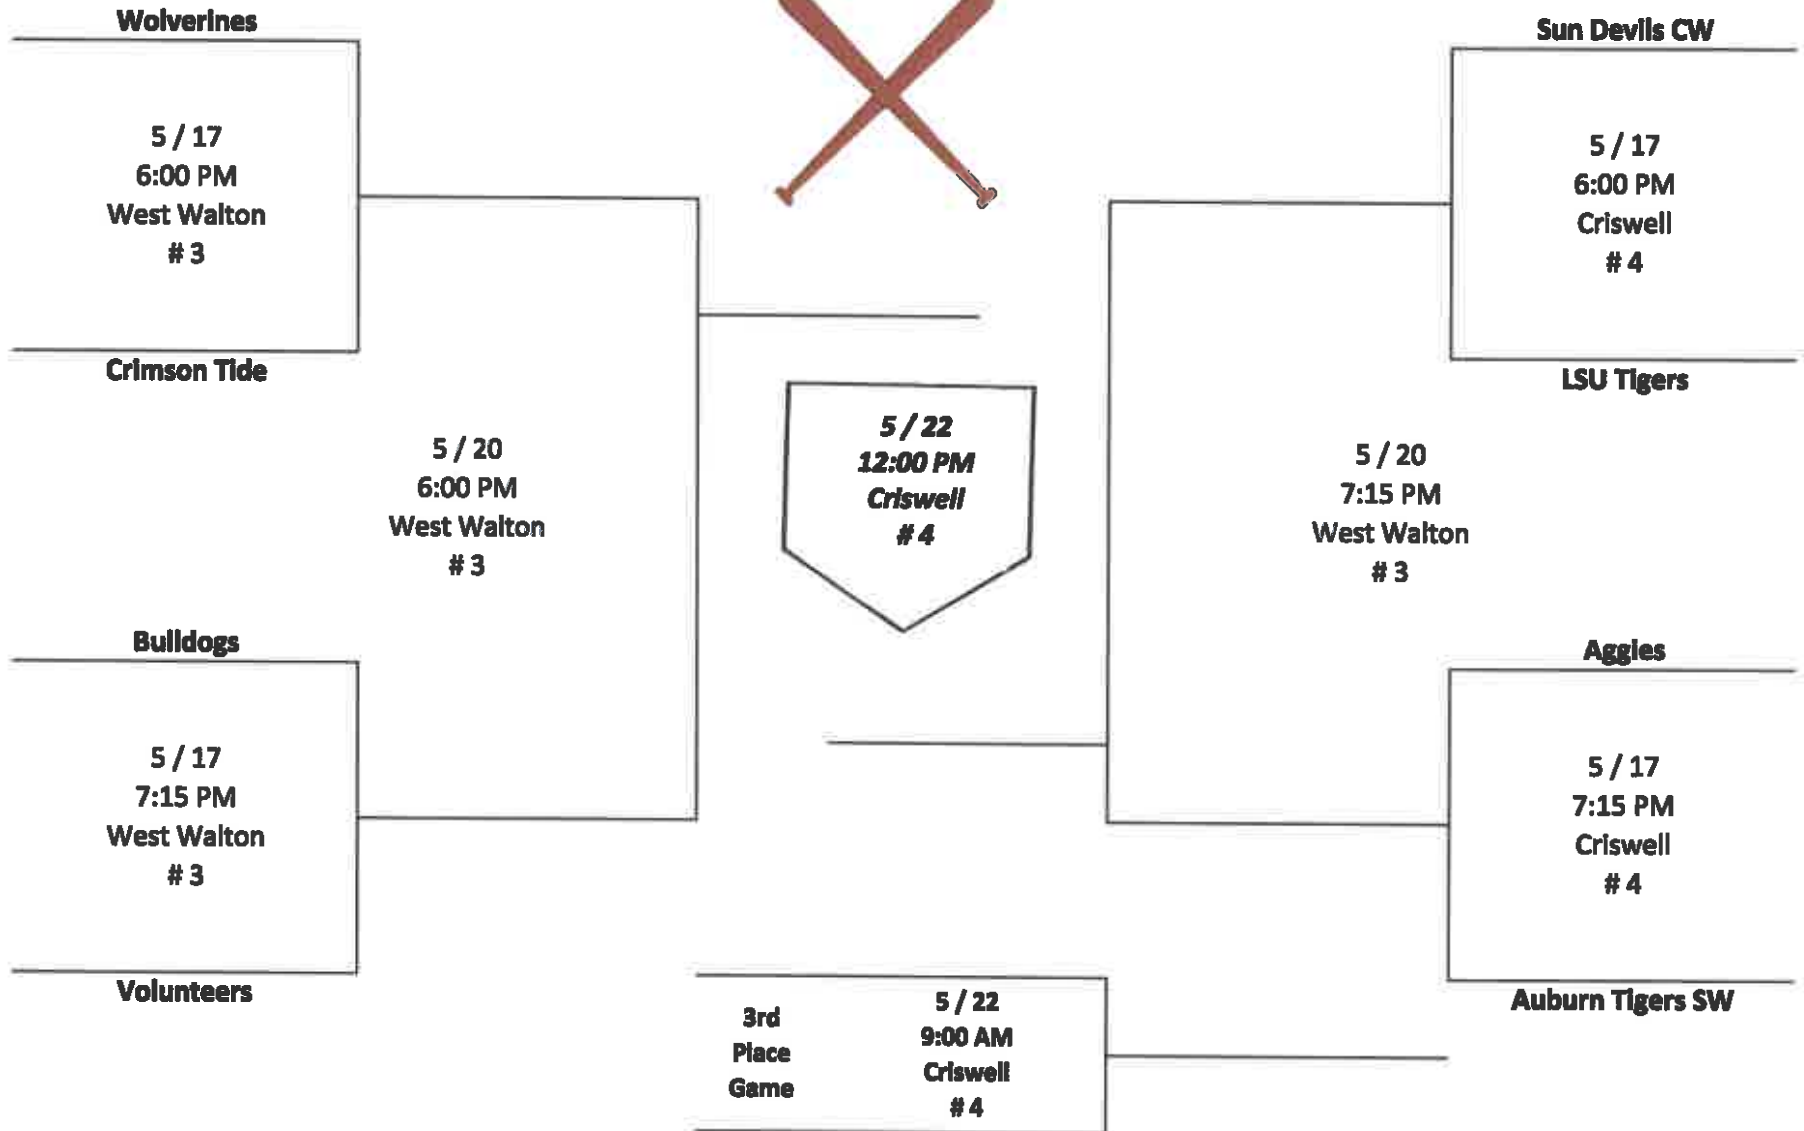

# Walton County Parks and Recreation County Championship 5 - 6 Softball

\* Coin toss will determine Home / Visitor

# Walton County Parks and Recreation County Championship 7 - 8 Softball

\* Coin toss will determine Home / Visitor

# Walton County Parks and Recreation County Championship 9 - 10 Softball

\* Coin toss will determine Home / Visitor

# Walton County Parks and Recreation County Championship 13 - 18 Softball

\* Coin toss will determine Home / Visitor