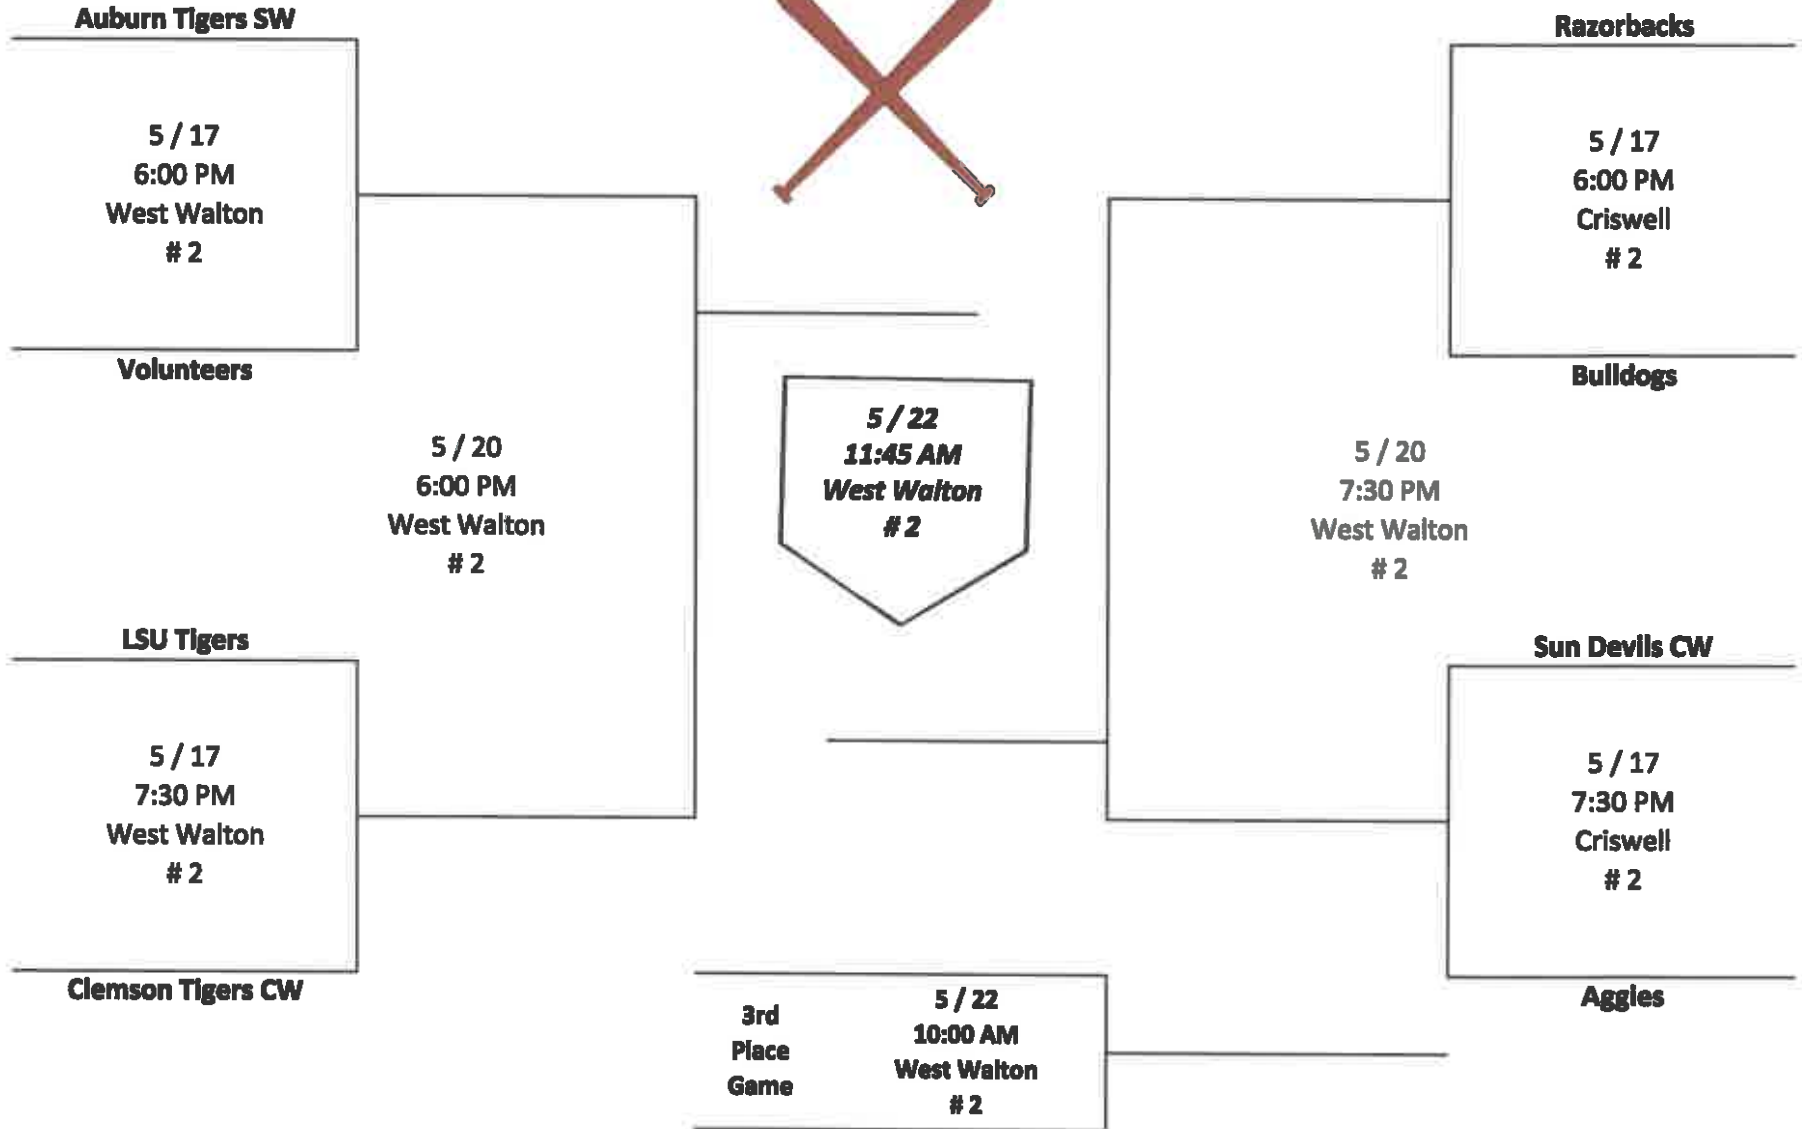

Walton County Parks and Recreation County Championship 11 - 13 Softball

* Coin toss will determine Home / Visitor