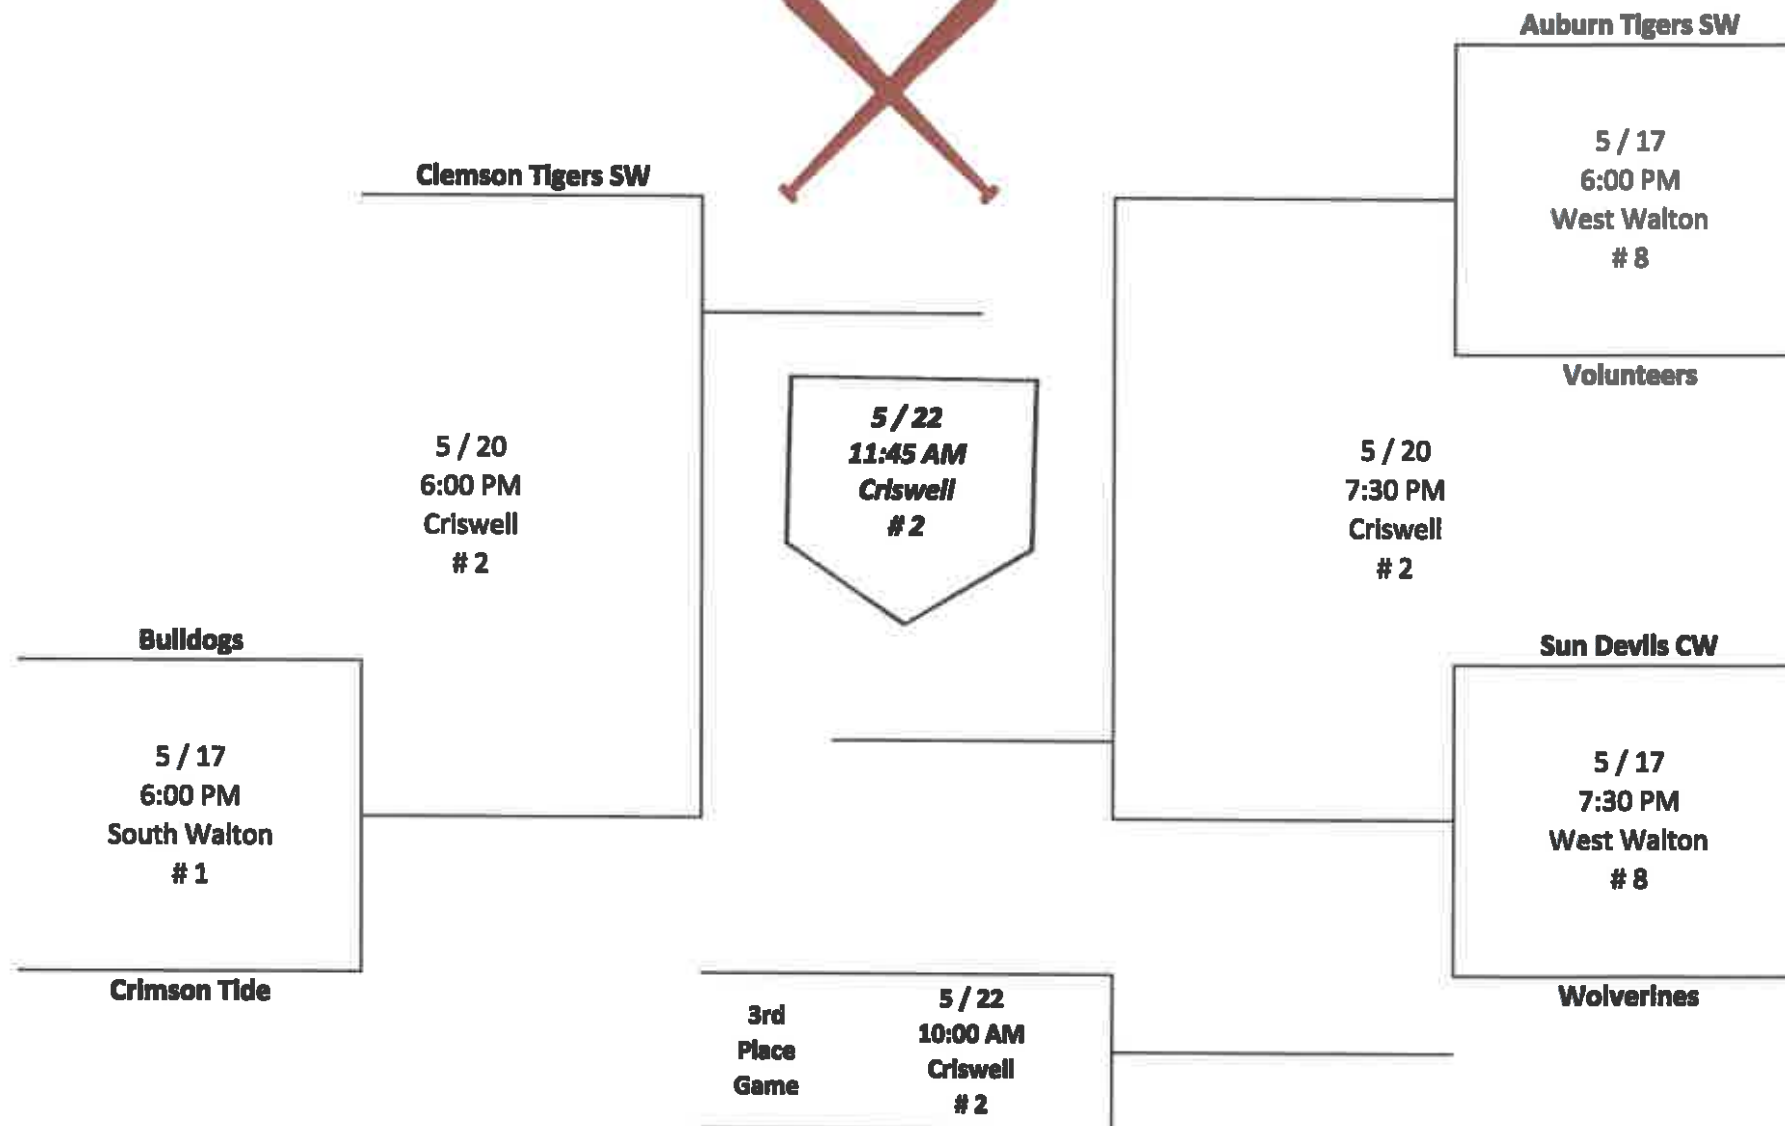

# Walton County Parks and Recreation County Championship 5 - 6 Softball

\* Coin toss will determine Home / Visitor

# Walton County Parks and Recreation County Championship 7 - 8 Softball

\* Coin toss will determine Home / Visitor

# Walton County Parks and Recreation County Championship 9 - 10 Softball

\* Coin toss will determine Home / Visitor

# Walton County Parks and Recreation County Championship 13 - 18 Softball

\* Coin toss will determine Home / Visitor