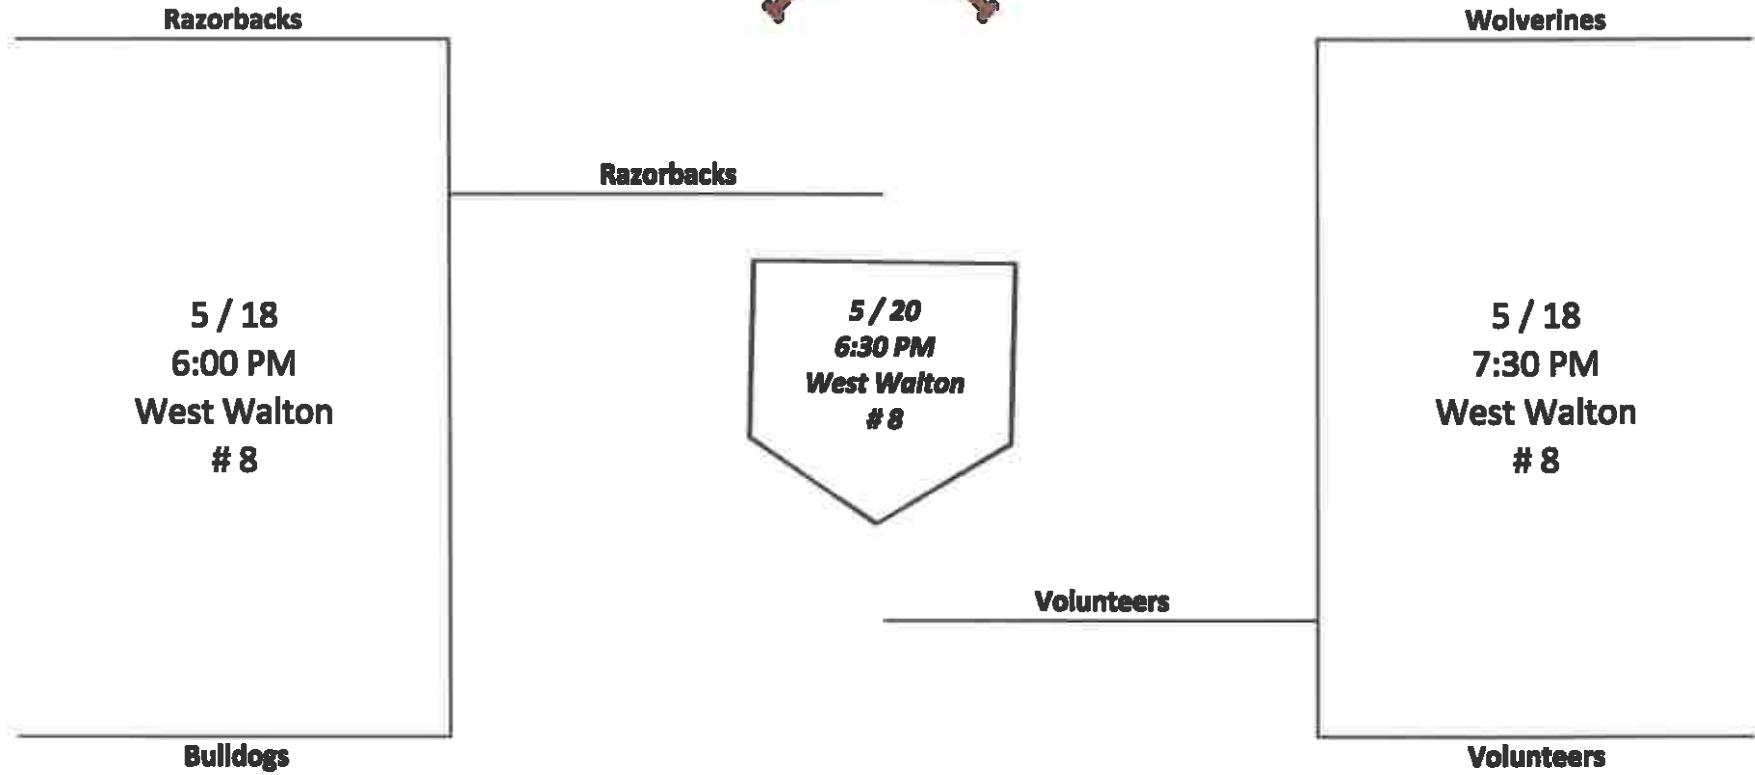

Walton County Parks and Recreation County Championship 5 - 6 Softball

* Coin toss will determine Home / Visitor

Walton County Parks and Recreation County Championship 7 - 8 Softball

* Coin toss will determine Home / Visitor

Walton County Parks and Recreation County Championship 9 - 10 Softball

* Coin toss will determine Home / Visitor

Walton County Parks and Recreation County Championship 11 - 13 Softball

* Coin toss will determine Home / Visitor

Walton County Parks and Recreation County Championship 13 - 18 Softball

* Coin toss will determine Home / Visitor