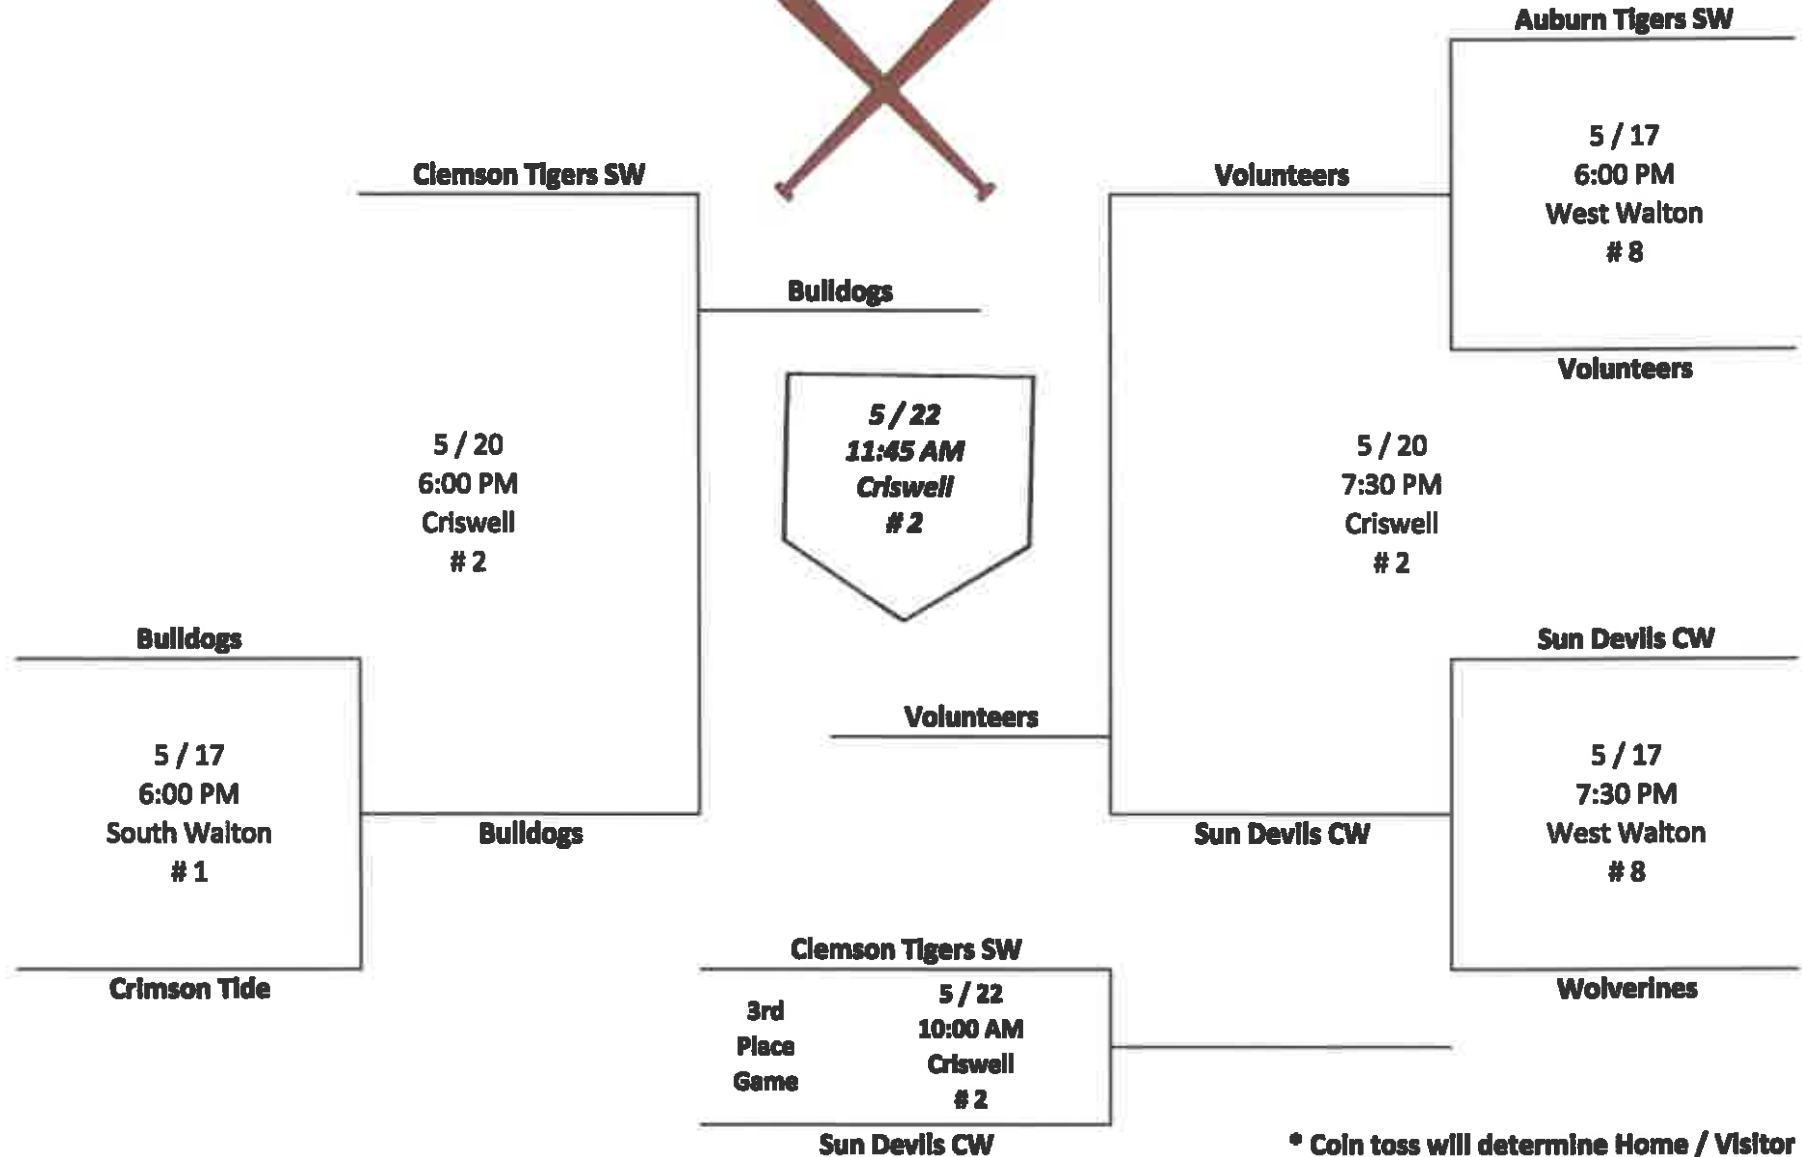

Walton County Parks and Recreation County Championship 5 - 6 Softball

* Coin toss will determine Home / Visitor

Walton County Parks and Recreation County Championship 7 - 8 Softball

* Coin toss will determine Home / Visitor

Walton County Parks and Recreation County Championship 9 - 10 Softball

* Coin toss will determine Home / Visitor

Walton County Parks and Recreation County Championship 11 - 13 Softball

* Coin toss will determine Home / Visitor

Walton County Parks and Recreation County Championship 13 - 18 Softball

* Coin toss will determine Home / Visitor