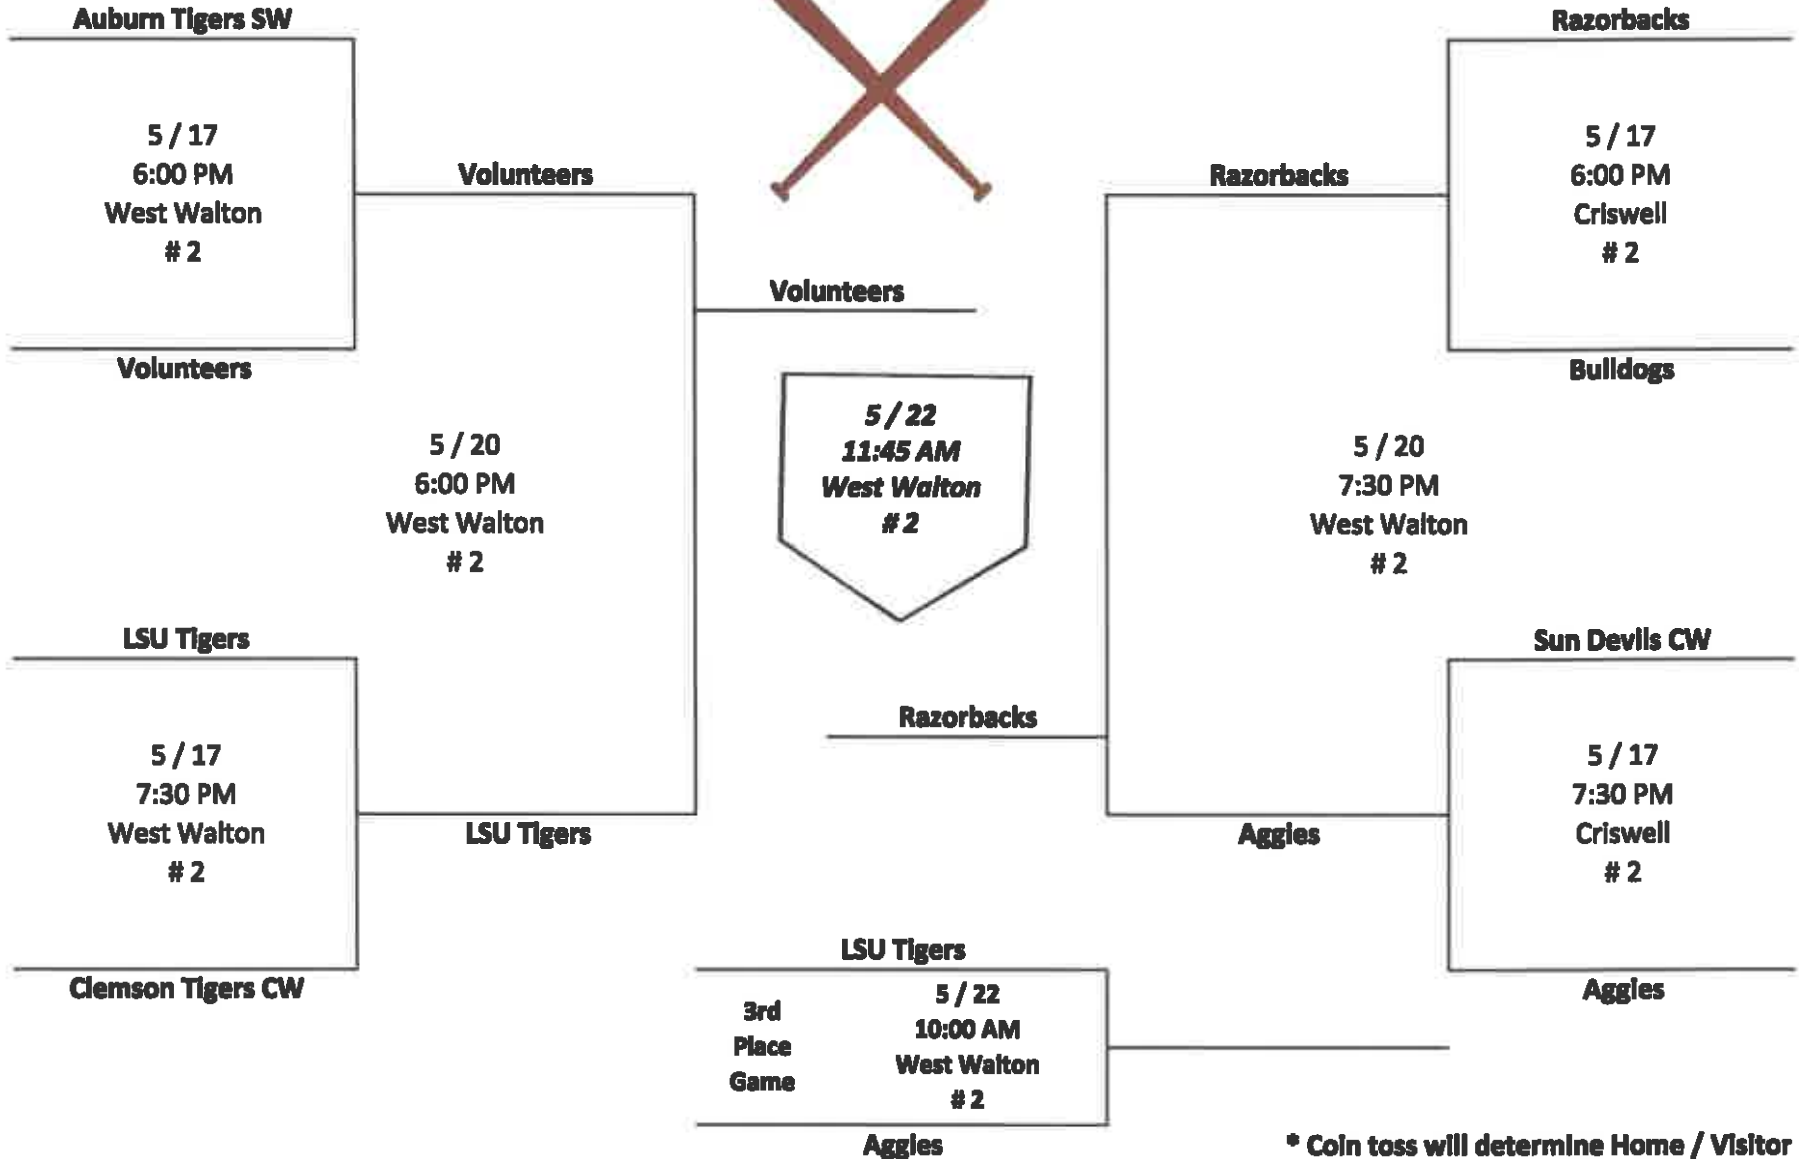

Walton County Parks and Recreation County Championship 5 - 6 Softball

* Coin toss will determine Home / Visitor

Walton County Parks and Recreation County Championship 7 - 8 Softball

* Coin toss will determine Home / Visitor

Walton County Parks and Recreation County Championship 9 - 10 Softball

* Coin toss will determine Home / Visitor

Walton County Parks and Recreation County Championship 11 - 13 Softball

* Coin toss will determine Home / Visitor

Walton County Parks and Recreation County Championship 13 - 18 Softball

* Coin toss will determine Home / Visitor