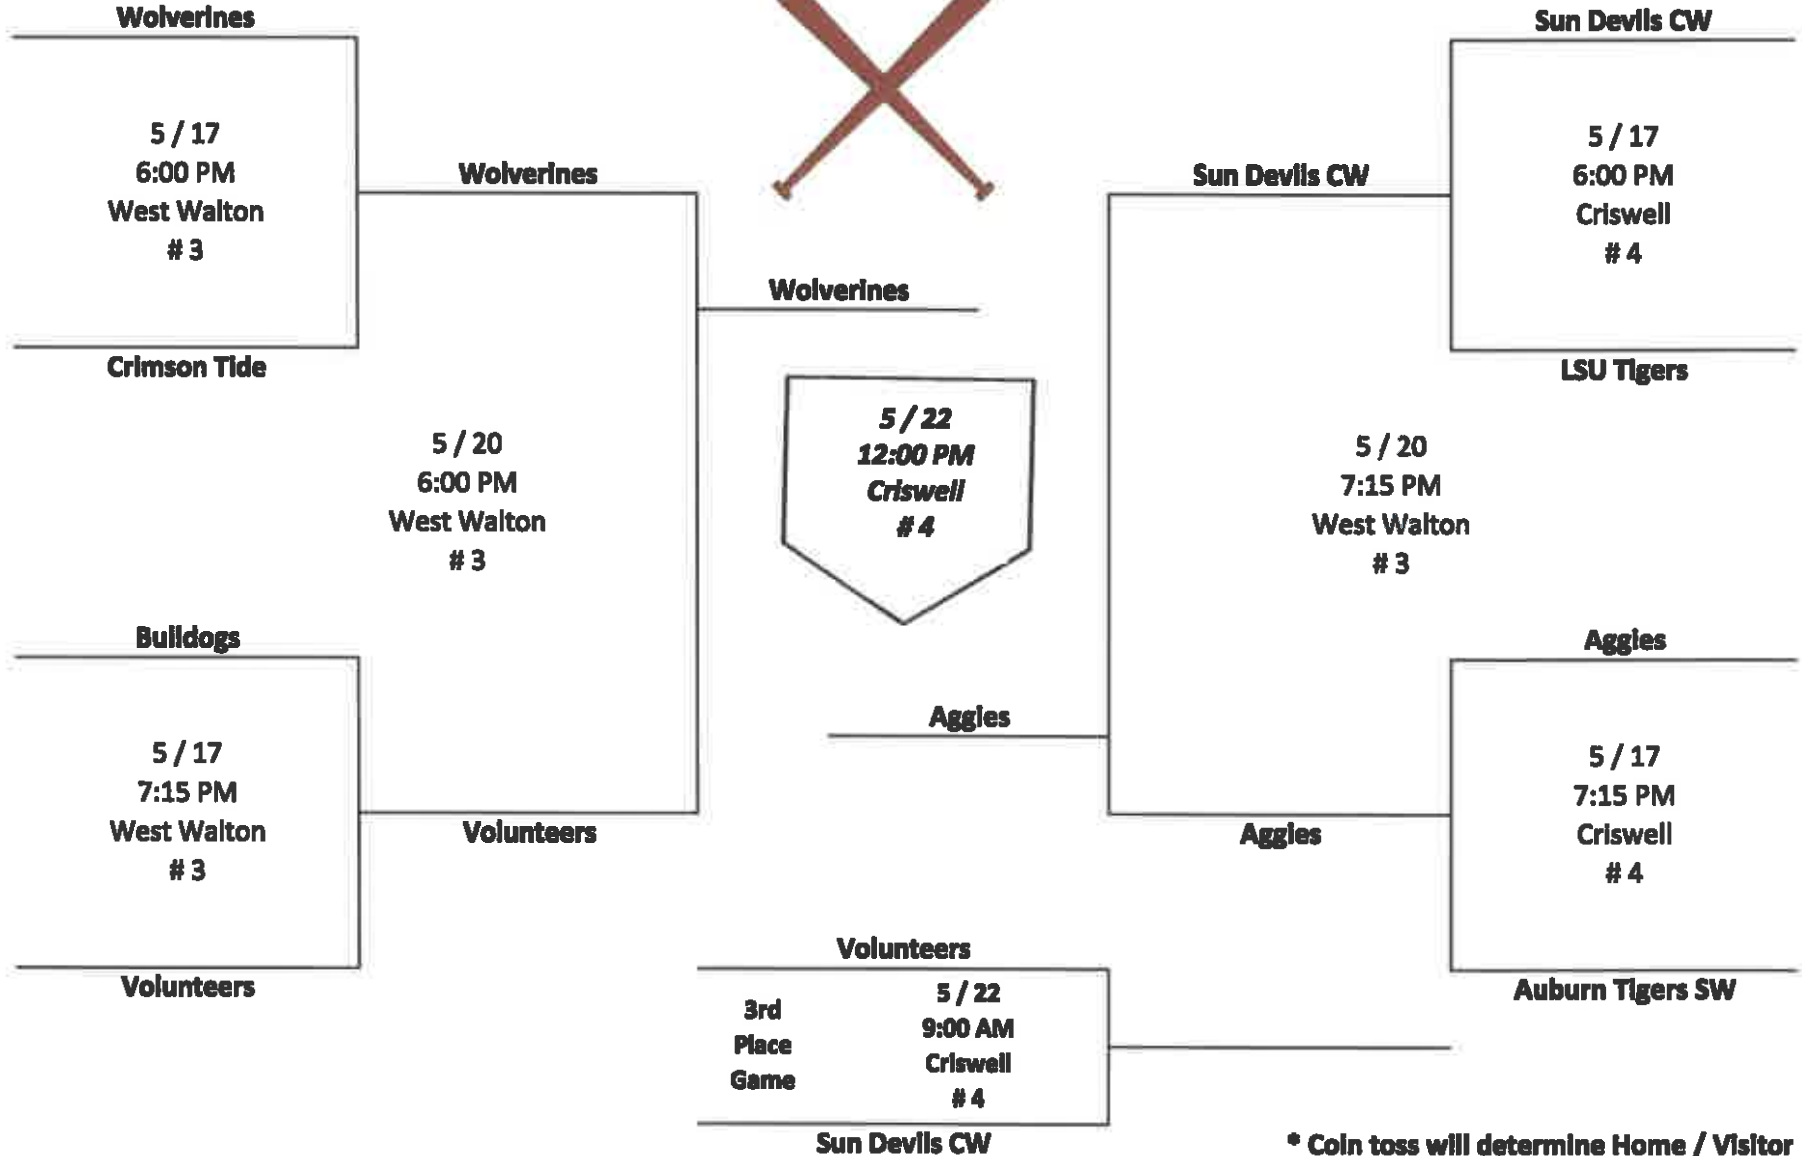

Walton County Parks and Recreation County Championship 5 - 6 Softball

* Coin toss will determine Home / Visitor

Walton County Parks and Recreation County Championship 7 - 8 Softball

* Coin toss will determine Home / Visitor

Walton County Parks and Recreation County Championship 9 - 10 Softball

* Coin toss will determine Home / Visitor

Walton County Parks and Recreation County Championship 11 - 13 Softball

* Coin toss will determine Home / Visitor

Walton County Parks and Recreation County Championship 13 - 18 Softball

* Coin toss will determine Home / Visitor