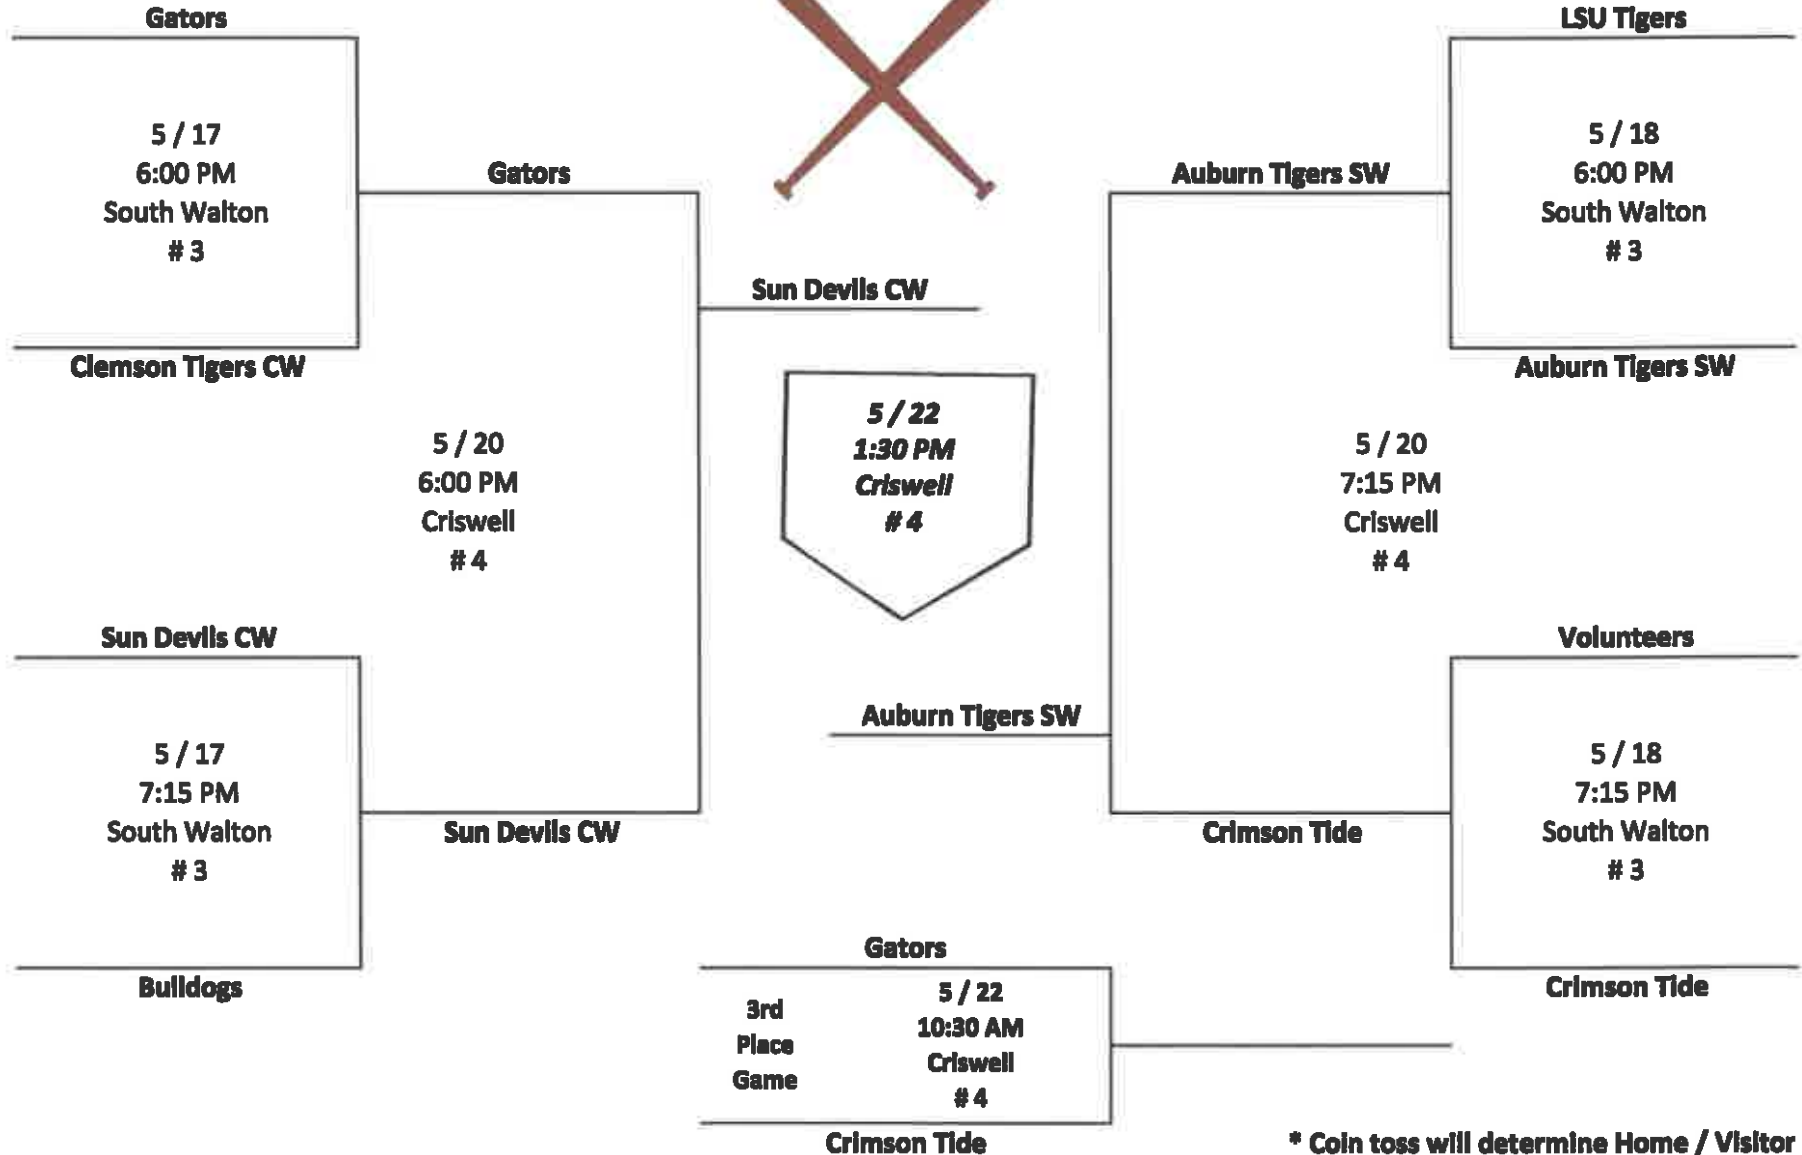

Walton County Parks and Recreation County Championship 5 - 6 Softball

* Coin toss will determine Home / Visitor

Walton County Parks and Recreation County Championship 7 - 8 Softball

* Coin toss will determine Home / Visitor

Walton County Parks and Recreation County Championship 9 - 10 Softball

* Coin toss will determine Home / Visitor

Walton County Parks and Recreation County Championship 11 - 13 Softball

* Coin toss will determine Home / Visitor

Walton County Parks and Recreation County Championship 13 - 18 Softball

* Coin toss will determine Home / Visitor