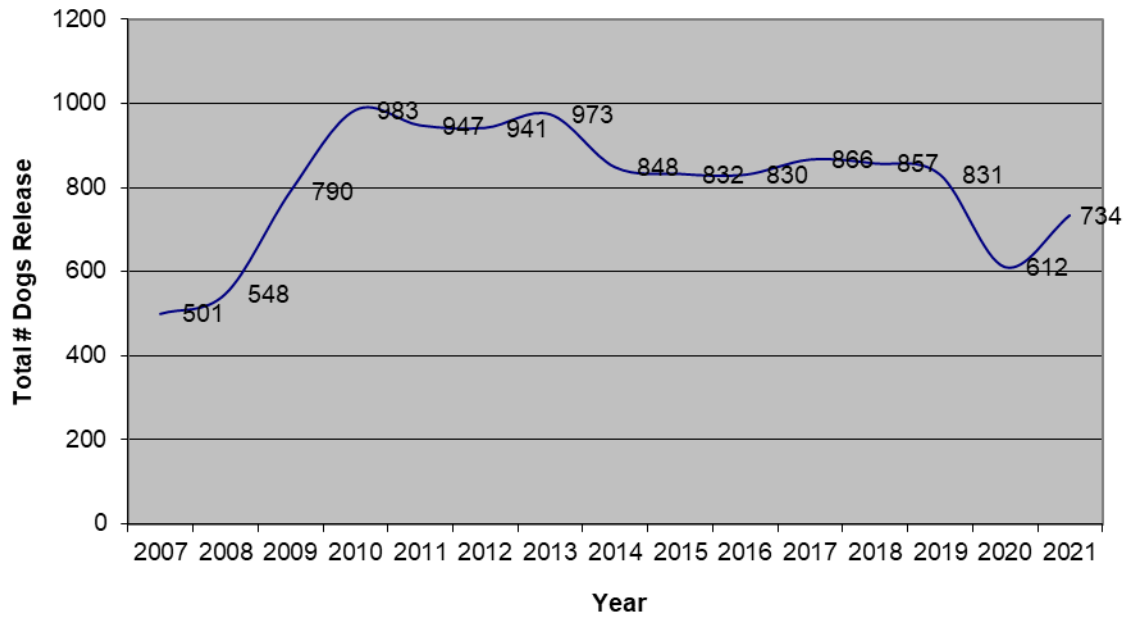

TOTAL DOG ADOPTIONS, RESCUES, RECLAIMS