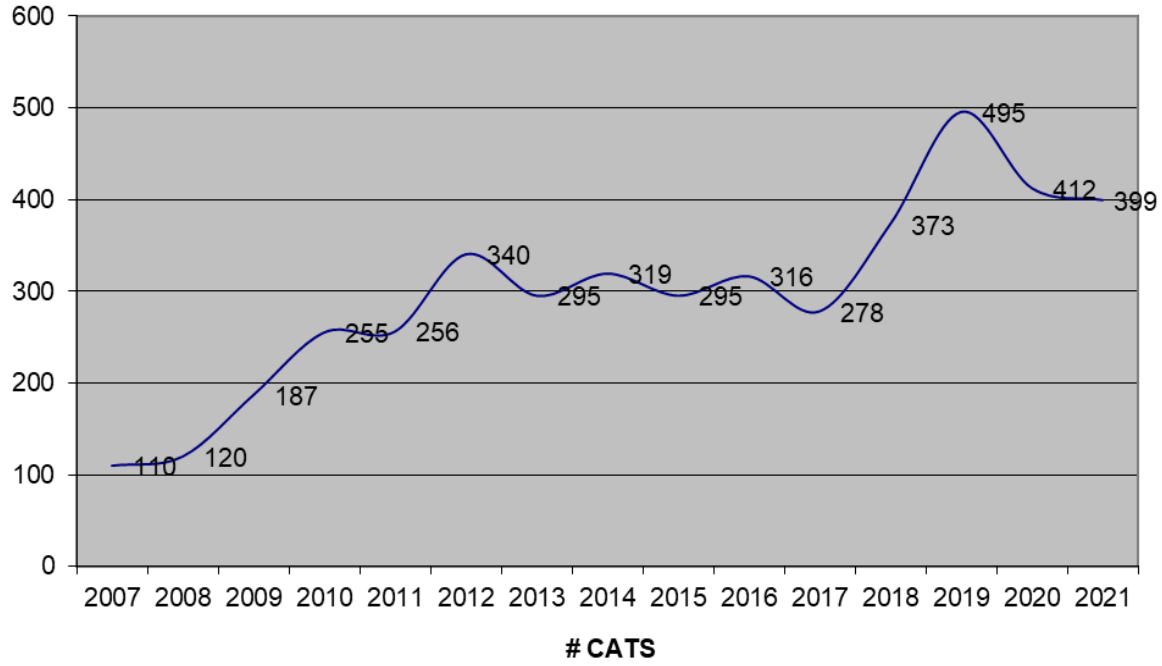

TOTAL CAT LIVE RELEASE (ADOPTED, RESCUED, CLAIMED)