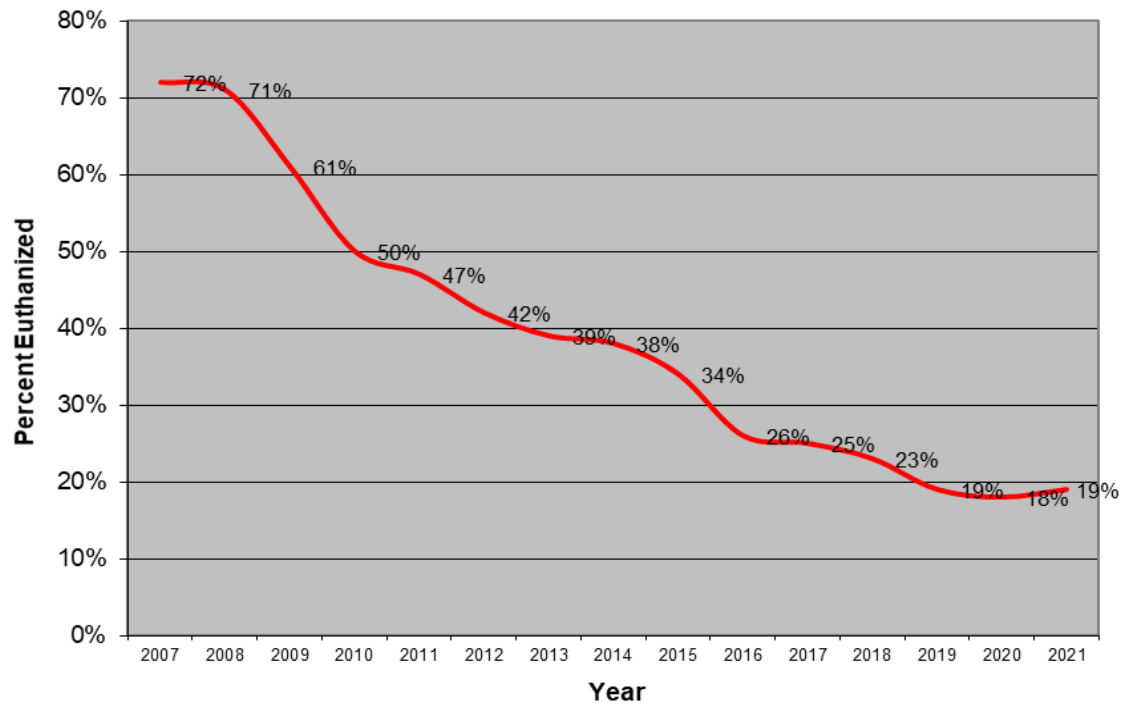

WALTON COUNTY ANIMAL CONTROL DOG EUTHANASIA RATE